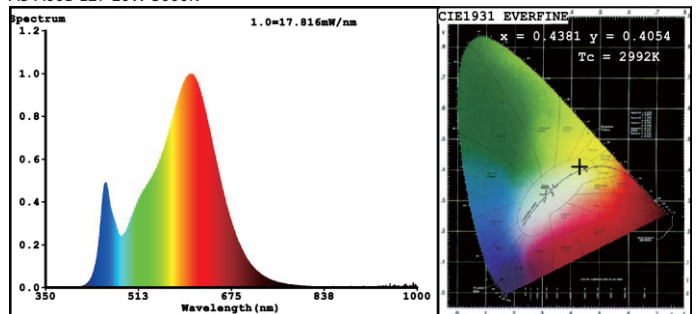

A5 A60B E27 10W 3000K

warning

- •Please don't drop the lamp or push against it.
- •Please don't disassemble the lamp, don't make alterations.
- •Don't use lids without ventilation openings.